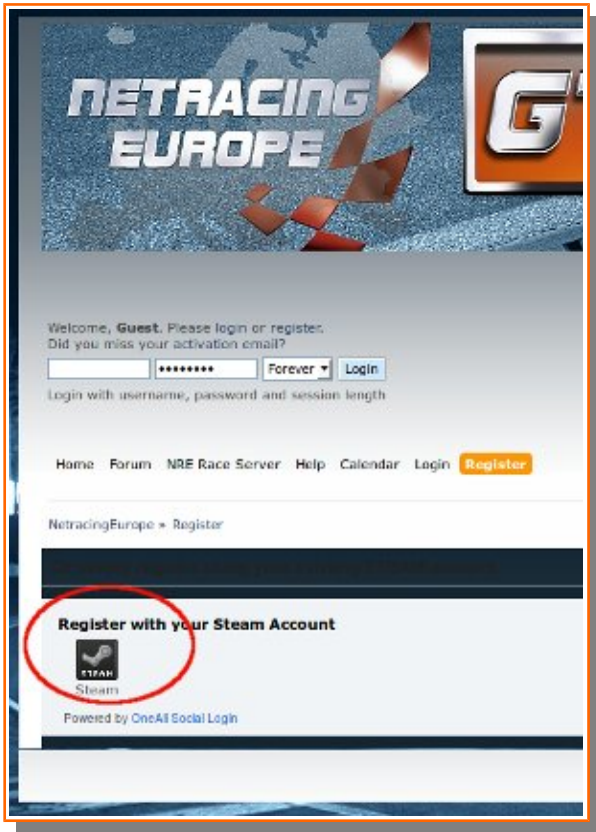

STEP 3: Click at the STEAM Button