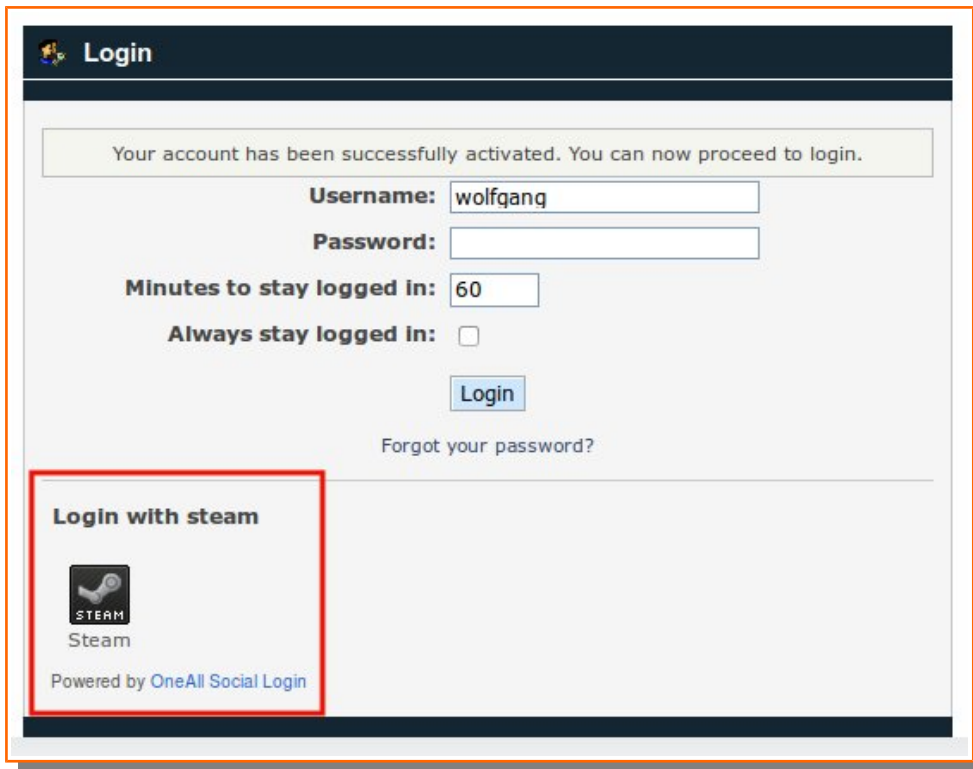

I accept the terms of the agreement and I am at least 16 years old.

I accept the terms of the agreement and I am younger than 16 years old.

STEP 3: Click at the STEAM Button

STEP 4: Login at your steam account

STEP 7: You will get an email with a verification link in. Once you clicked this link, your account has been activated. You can now login with steam.

STEP 8: SUCCESS and welcome to NetracingEurope.org :)