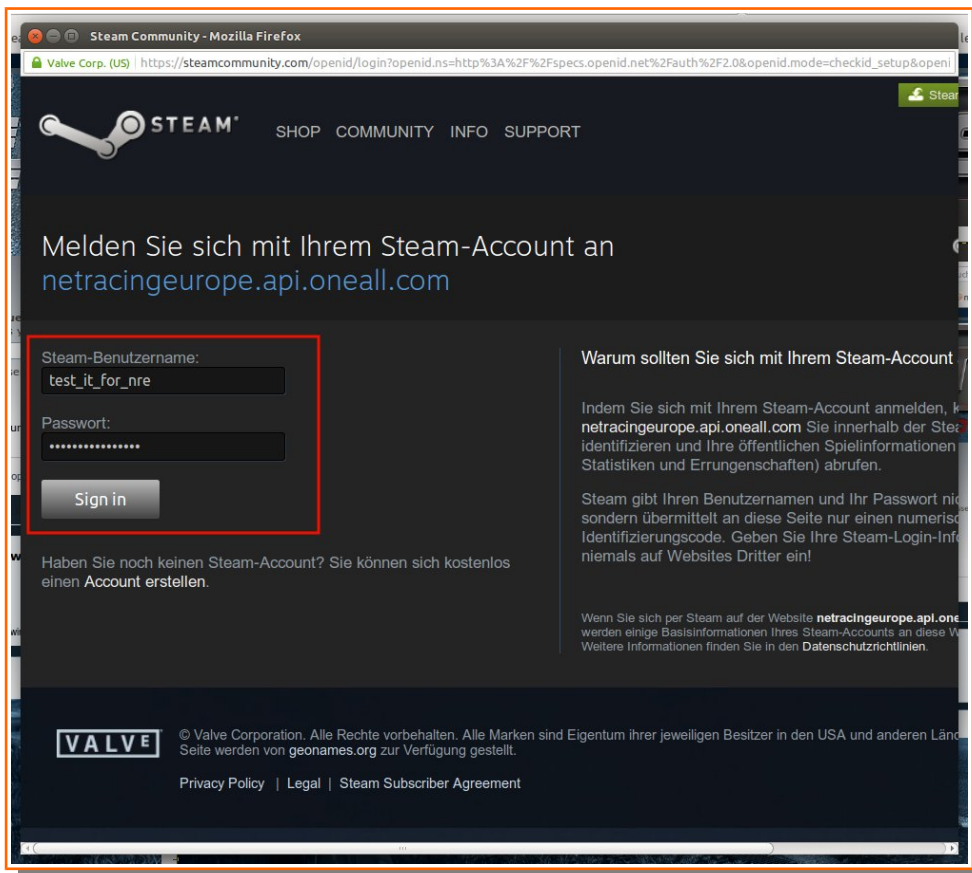

I accept the terms of the agreement and I am at least 16 years old.

I accept the terms of the agreement and I am younger than 16 years old.

STEP 3: Click at the STEAM Button

STEP 4: Login at your steam account